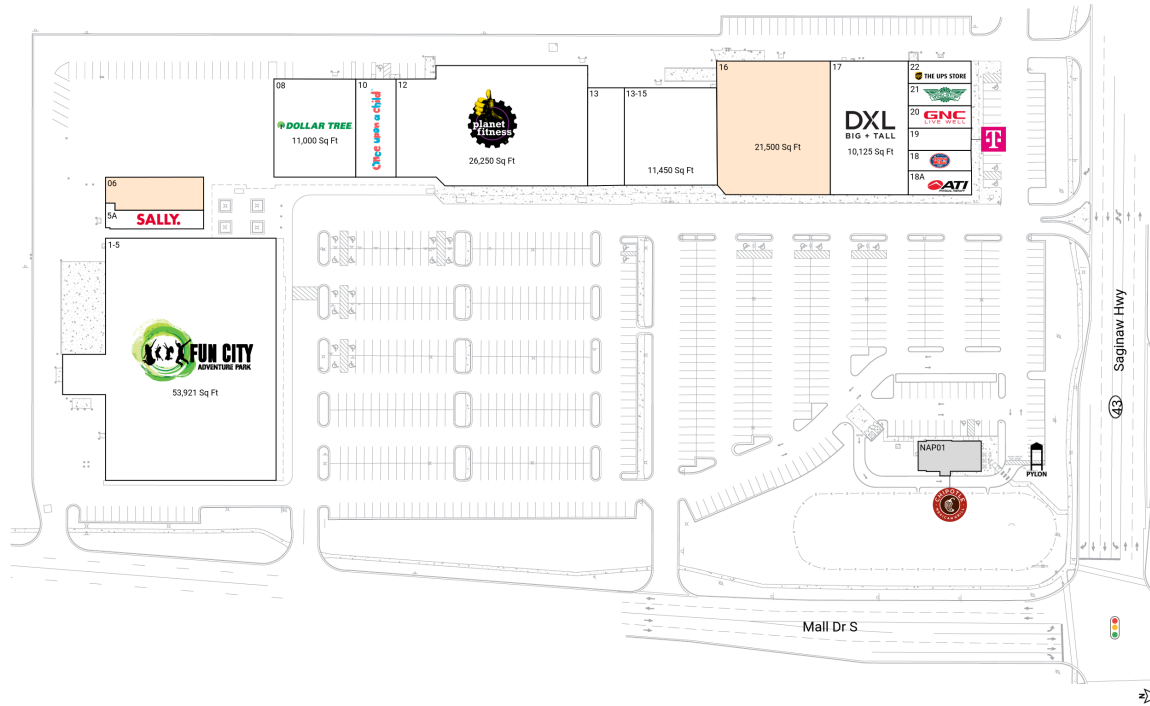

Delta Center

5801-5859 West Saginaw Highway | Lansing, MI 48917

Eaton County | Lansing-East Lansing, MI | 160,946 Sq Ft

42.7393, -84.6338

Available Spaces

06 4,000 Sq Ft | 16 21,500 Sq Ft

Current Tenants

Space size listed in square feet

1-5	Fun City	53,921
5A	Sally Beauty Supply	2,200
08	Dollar Tree	11,000
10	Once Upon a Child	5,500
12	Planet Fitness	26,250
13	Disc Traders	4,500
13-15	Royal Grill Sushi Buffet	11,450
17	DXL Men's Apparel	10,125
18	Jersey Mike's	1,600
18A	ATI Physical Therapy	2,600
19	T-Mobile	2,100
20	GNC	1,400
21	Wingstop	1,400
22	The UPS Store	1,400
NAP01	Chipotle Mexican Grill	0

This site plan is for illustrative and information purposes only, showing the general layout of the shopping center; and is not a legal survey. Brixmor makes no representation or warranty that the shopping center is exactly as depicted as site conditions and tenant mix are subject to change over time.